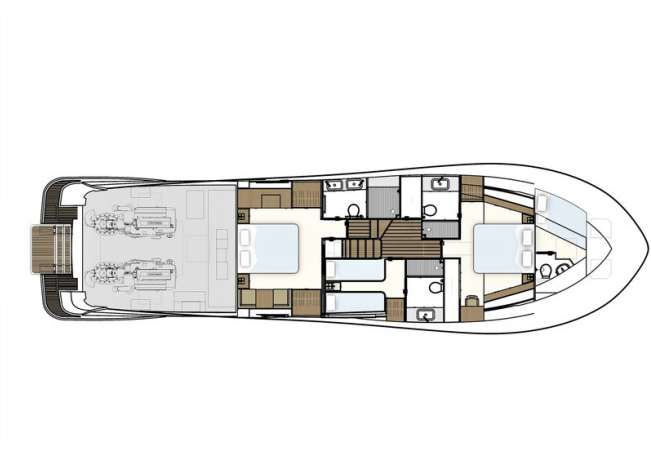

Lower deck 3 cabins