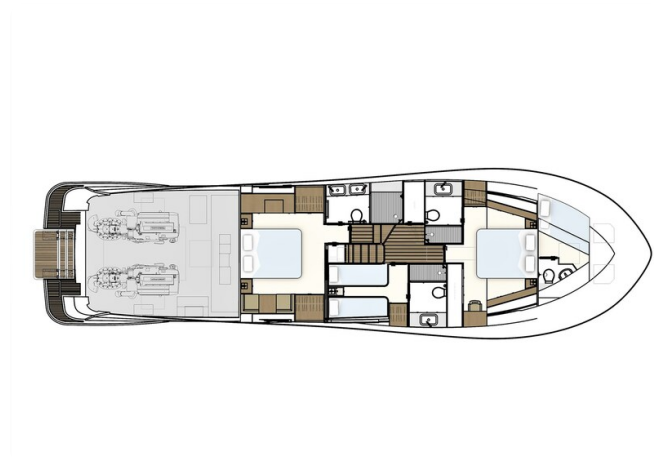

Lower deck 3 cabins