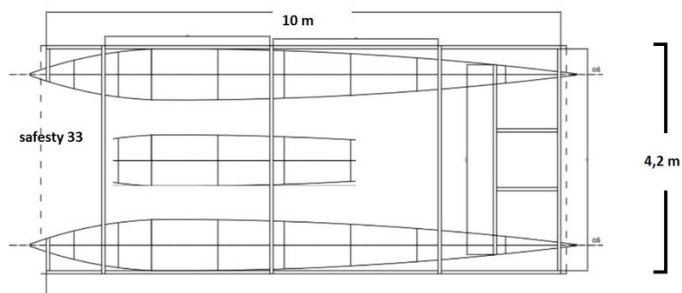

Engine

Engine:	, 270 hp
Engine type:	

Measurements

Length:	9.9 m (32.48 ft)
Beam:	4 m (13.12 ft)
Deep:	1 m (3.28 ft)
Weight:	0 kg (0.00 lb)

Accommodation

Cabins:	0
Berths:	0

Images

ebe71f9c-12d5-4533-ae4-f541f5677f78