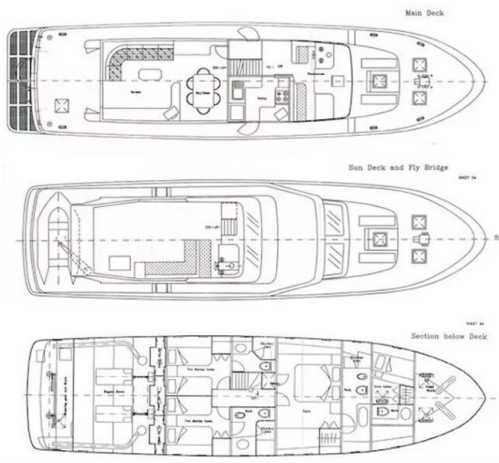

- Compass
- Depthsounder
- Autopilot
- VHF
- Plotter
- Log-speedometer
- Radar

General equipment

- TV
- DVD player
- Bimini

General information

Make:	CCYD
Model:	200
Year:	1990
Condition:	Used
Hull:	Steel

Engine

Engine:	Caterpillar, 2x 275 hp
Engine type:	Inboard engine
Fuel type:	Diesel
Fuel tank:	6000 l (1,585.04 gal)

Measurements

Length:	20 m (65.62 ft)
Beam:	5.2 m (17.06 ft)
Deep:	1.7 m (5.58 ft)
Weight:	78080 kg (172,134.04 lb)

IMGA1206

info@superum-yachting.com

IMGA1276t

info@superum-yachting.com

IMGA1286

LAYOUT

Superum Yachting

ACI marina Rovinj