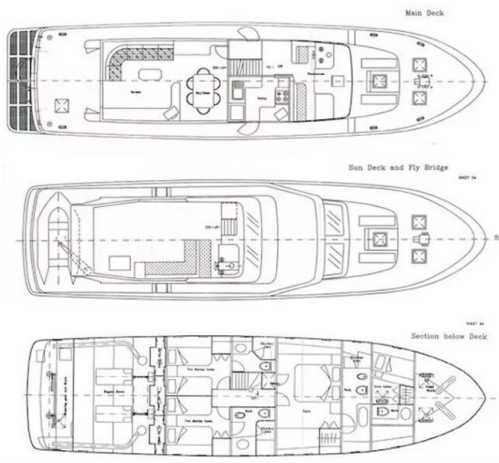

Make:	CCYD
Model:	200
Year:	1990
Condition:	Used
Hull:	Steel
Engine:	Caterpillar, 2x 275 hp
Engine type:	Inboard engine
Fuel type:	Diesel
Fuel tank:	6000 l (1,585.04 gal)
Length:	20 m (65.62 ft)
Beam:	5.2 m (17.06 ft)
Cabins:	3
Berths:	3

- Compass
- Depthsounder
- Autopilot
- VHF
- Plotter
- Log-speedometer
- Radar

General equipment

- TV
- DVD player
- Bimini

General information

Make:	CCYD
Model:	200
Year:	1990
Condition:	Used
Hull:	Steel

Engine

Engine:	Caterpillar, 2x 275 hp
Engine type:	Inboard engine
Fuel type:	Diesel
Fuel tank:	6000 l (1,585.04 gal)

Measurements

Length:	20 m (65.62 ft)
Beam:	5.2 m (17.06 ft)
Deep:	1.7 m (5.58 ft)
Weight:	78080 kg (172,134.04 lb)

IMGA1206

info@superum-yachting.com

IMGA1276t

info@superum-yachting.com

IMGA1286

LAYOUT

Superum Yachting

ACI marina Rovinj